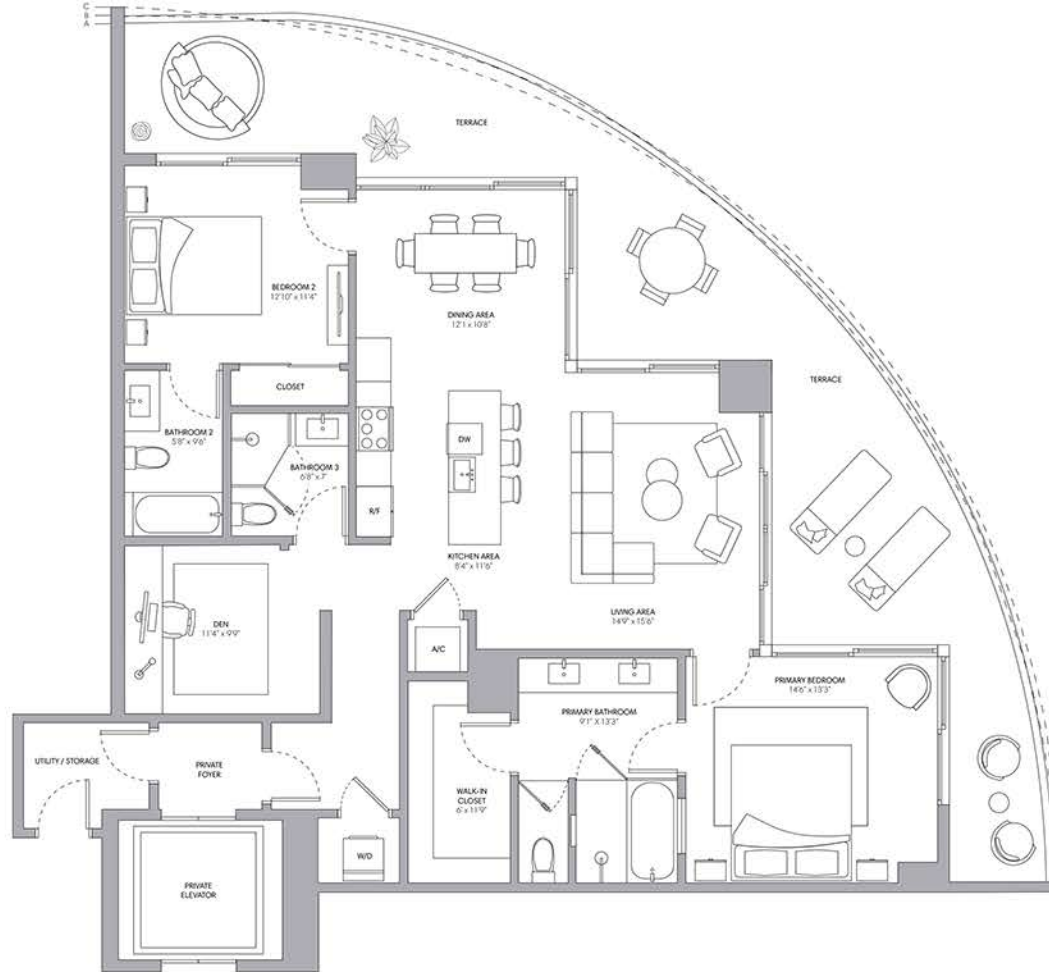

Residence II

2 BEDROOMS + DEN
3 BATHROOMS

INTERIOR	1,572 SQ FT | 146 M
EXTERIOR A (Floors 3, 6, 9, 12, 16, 19, 22, 25, 28)	625 SQ FT | 58 M
EXTERIOR B (Floors 2, 5, 8, 11, 15, 18, 21, 24, 27)	618 SQ FT | 57 M
EXTERIOR C (Floors 4, 7, 10, 14, 17, 20, 23, 26, 29)	601 SQ FT | 56 M
TOTAL	2,173 - 2,197 SQ FT | 202 - 204 M

Sales by Fortune Development Sales