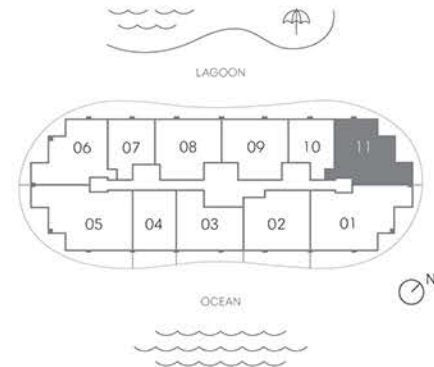

Residence II

2 BEDROOMS + DEN
3 BATHROOMS

INTERIOR	1,572 SQ FT | 146 M
EXTERIOR A (Floors 3, 6, 9, 12, 16, 19, 22, 25, 28)	625 SQ FT | 58 M
EXTERIOR B (Floors 2, 5, 8, 11, 15, 18, 21, 24, 27)	618 SQ FT | 57 M
EXTERIOR C (Floors 4, 7, 10, 14, 17, 20, 23, 26, 29)	601 SQ FT | 56 M
TOTAL	2,173 - 2,197 SQ FT | 202 - 204 M

Sales by Fortune Development Sales