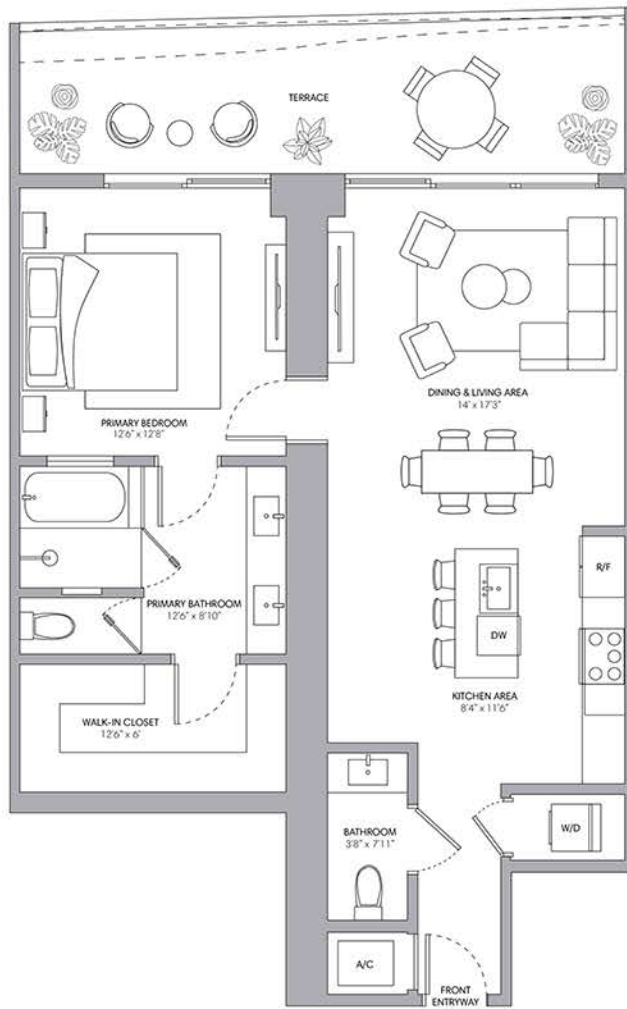

Residence 10

1 BEDROOM
1.5 BATHROOMS

INTERIOR	968 SQ FT | 90 M
EXTERIOR A (Floors 4, 7, 10, 14, 17, 20, 23, 26, 29)	234 SQ FT | 22 M
EXTERIOR B (Floors 2, 5, 8, 11, 15, 18, 21, 24, 27)	232 SQ FT | 22 M
EXTERIOR C (Floors 3, 6, 9, 12, 16, 19, 22, 25, 28)	208 SQ FT | 19 M
TOTAL	1,176 - 1,202 SQ FT | 109 - 112 M

Sales by Fortune Development Sales