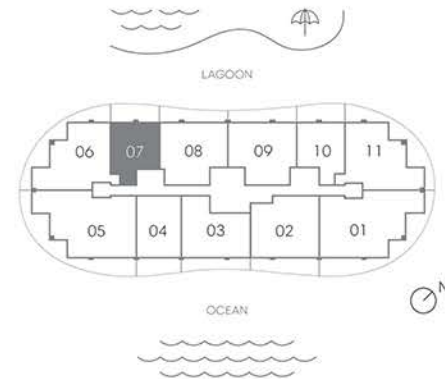

Residence 07

1 BEDROOM
1.5 BATHROOMS

INTERIOR	968 SQ FT | 90 M
EXTERIOR A (Floors 3, 6*, 9, 12, 16, 19, 22, 25, 28)	238 SQ FT | 22 M
EXTERIOR B (Floors 2, 5, 8, 11, 15, 18, 21, 24, 27)	232 SQ FT | 22 M
EXTERIOR C (Floors 4, 7*, 10, 14, 17, 20, 23, 26, 29*)	203 SQ FT | 19 M
TOTAL	1,171 - 1,206 SQ FT | 109 - 112 M

* Custom Balcony

Sales by Fortune Development Sales