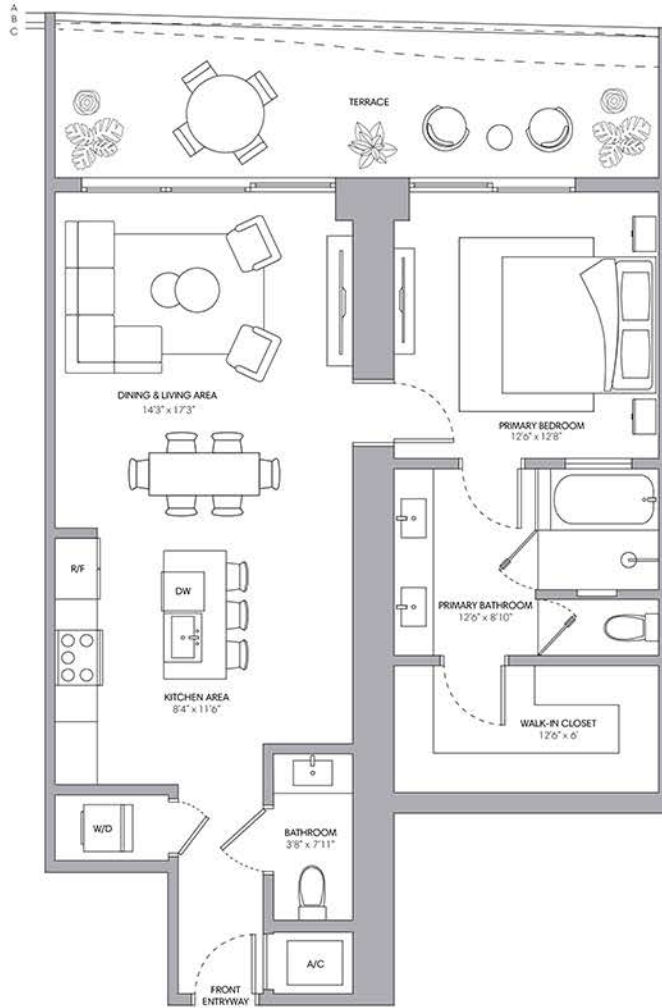

Residence 07

1 BEDROOM
1.5 BATHROOMS

INTERIOR	968 SQ FT | 90 M
EXTERIOR A (Floors 3, 6*, 9, 12, 16, 19, 22, 25, 28)	238 SQ FT | 22 M
EXTERIOR B (Floors 2, 5, 8, 11, 15, 18, 21, 24, 27)	232 SQ FT | 22 M
EXTERIOR C (Floors 4, 7*, 10, 14, 17, 20, 23, 26, 29*)	203 SQ FT | 19 M
TOTAL	1,171 - 1,206 SQ FT | 109 - 112 M

* Custom Balcony

Sales by Fortune Development Sales