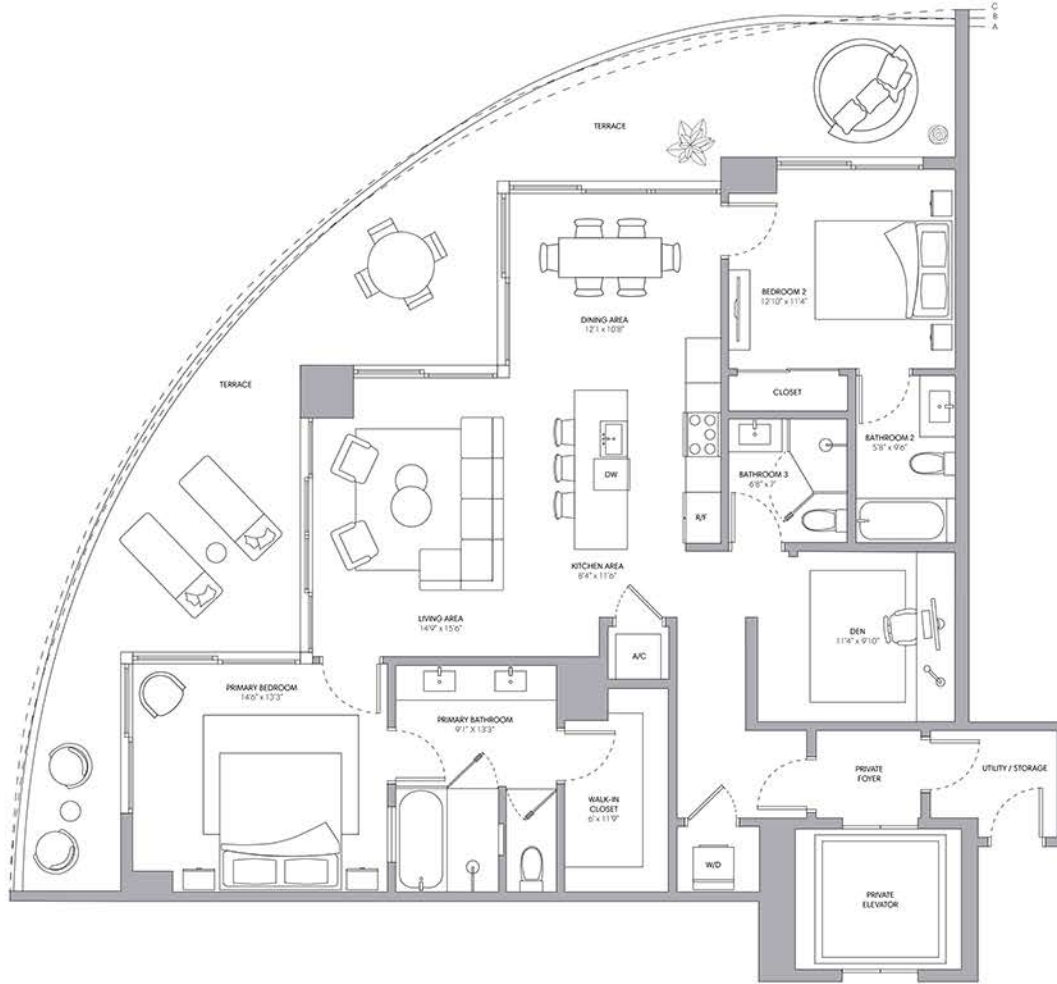

Residence 06

2 BEDROOMS + DEN
3 BATHROOMS

INTERIOR	1,572 SQ FT | 146 M
EXTERIOR A (Floors 4, 7, 10, 14, 17, 20, 23, 26, 29)	623 SQ FT | 58 M
EXTERIOR B (Floors 2, 5, 8, 11, 15, 18, 21, 24, 27)	618 SQ FT | 57 M
EXTERIOR C (Floors 3, 6, 9, 12, 16, 19, 22, 25, 28)	594 SQ FT | 55 M
TOTAL	2,166 - 2,195 SQ FT | 201 - 204 M

Sales by Fortune Development Sales