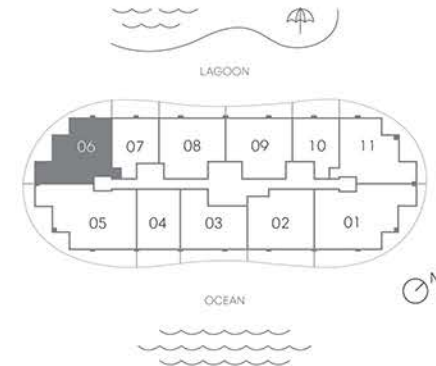

Residence 06

2 BEDROOMS + DEN
3 BATHROOMS

INTERIOR	1,572 SQ FT | 146 M
EXTERIOR A (Floors 4, 7, 10, 14, 17, 20, 23, 26, 29)	623 SQ FT | 58 M
EXTERIOR B (Floors 2, 5, 8, 11, 15, 18, 21, 24, 27)	618 SQ FT | 57 M
EXTERIOR C (Floors 3, 6, 9, 12, 16, 19, 22, 25, 28)	594 SQ FT | 55 M
TOTAL	2,166 - 2,195 SQ FT | 201 - 204 M

Sales by Fortune Development Sales