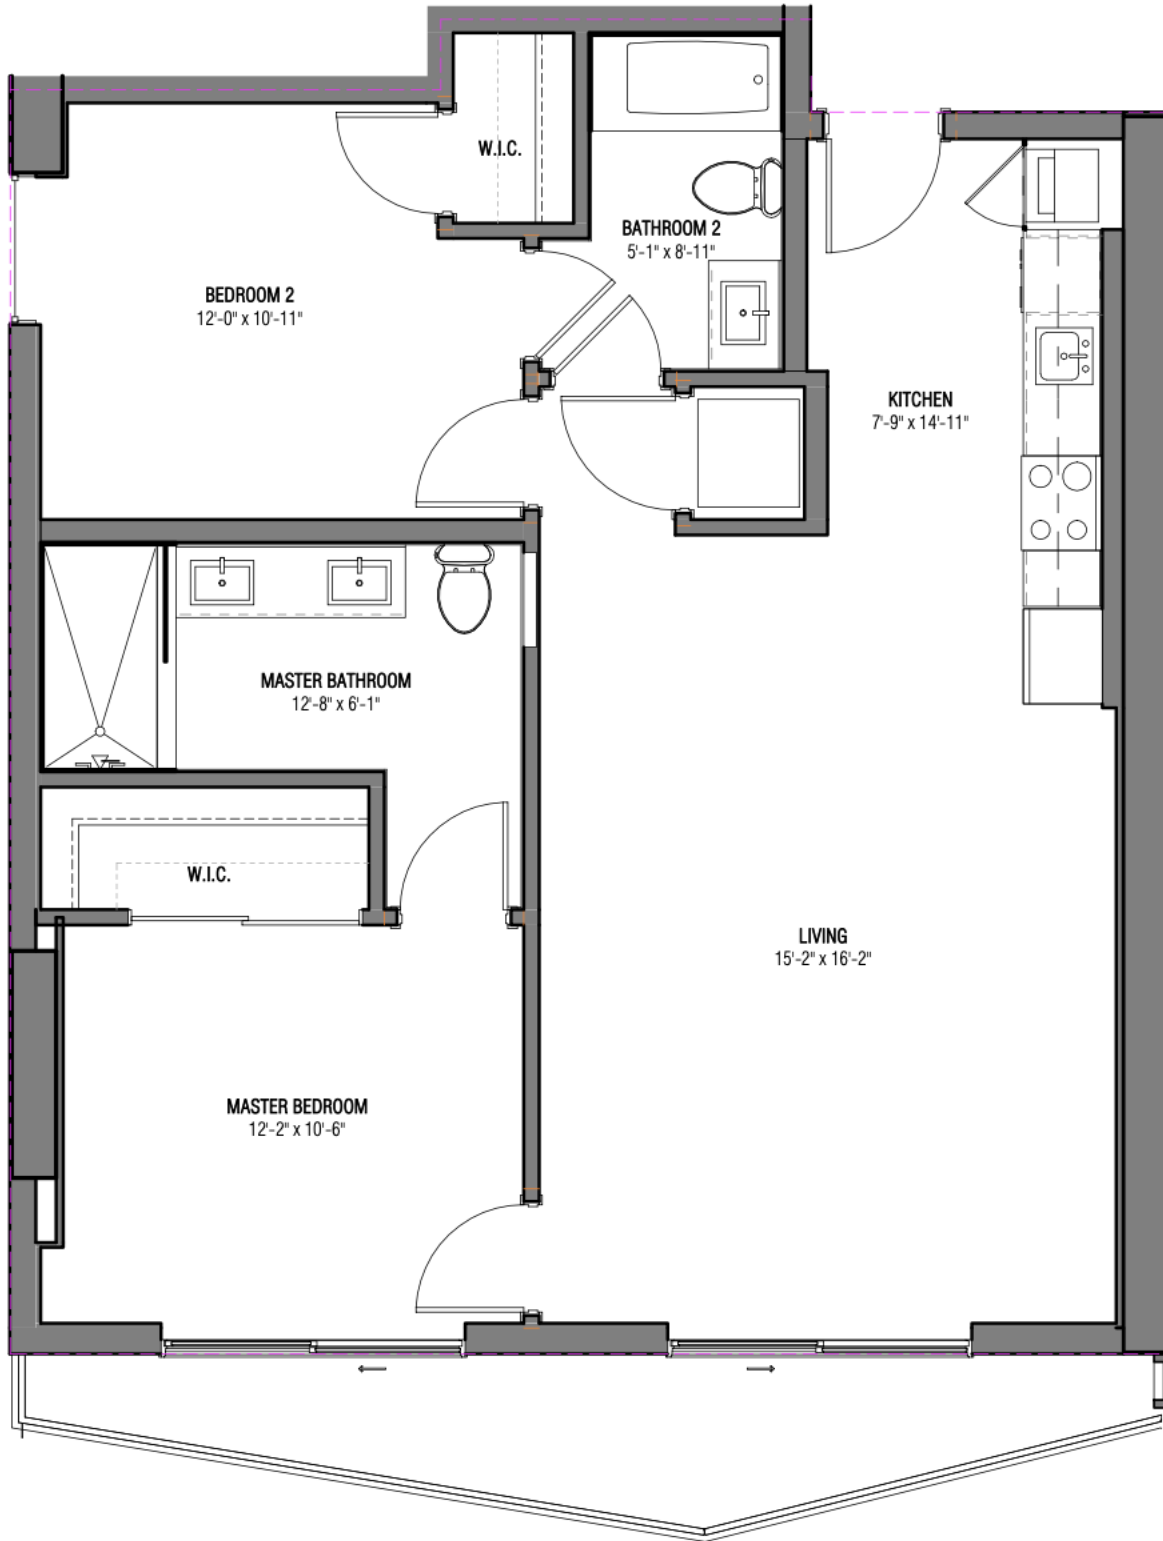

VICEROY BRICKELL

The Residences

Residence 07

Levels 15th to 42nd
2 Bedrooms / 2 Bath

Interior Area: 1,030 SQ.FT 95.69 SQ.M

Miami River

SE 5th Street