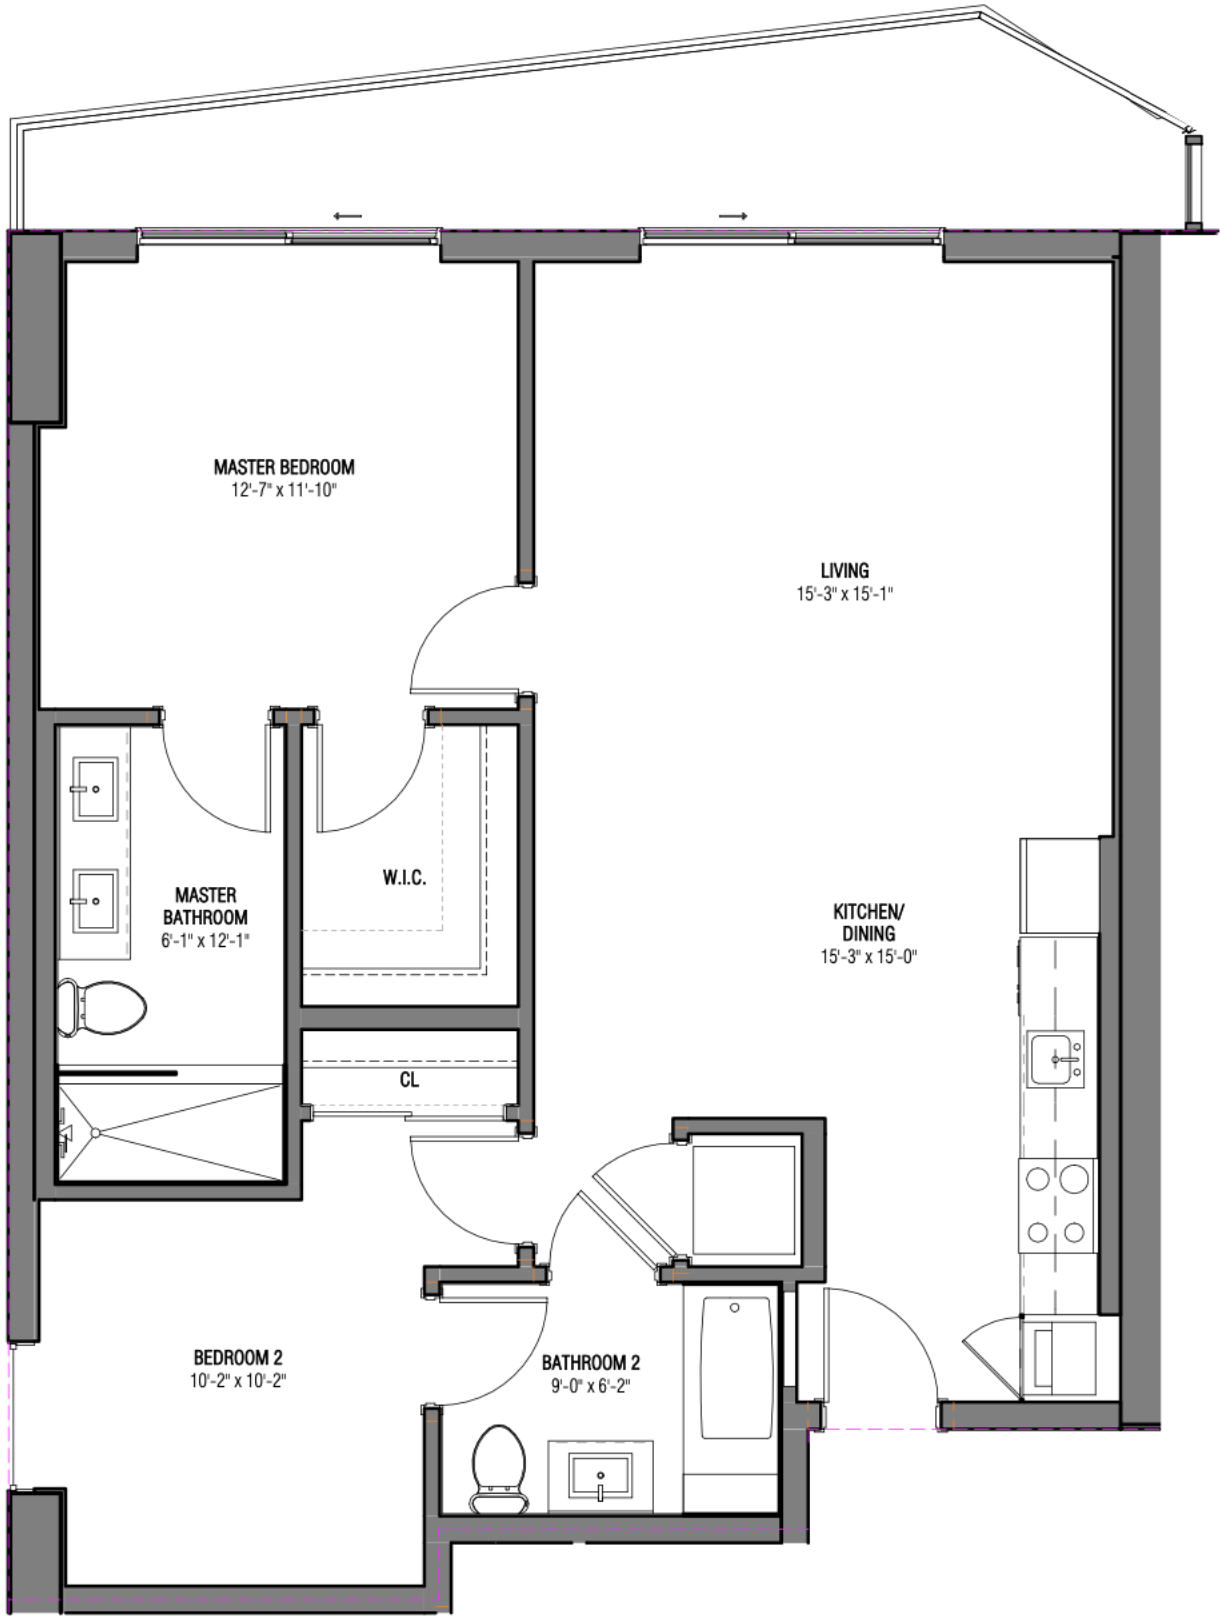

VICEROY BRICKELL
The Residences

Residence 06
Levels 15th to 42nd
2 Bedrooms / 2 Bath

Interior Area: 1,041 SQ.FT 96.71 SQ.M

SE 5th Street