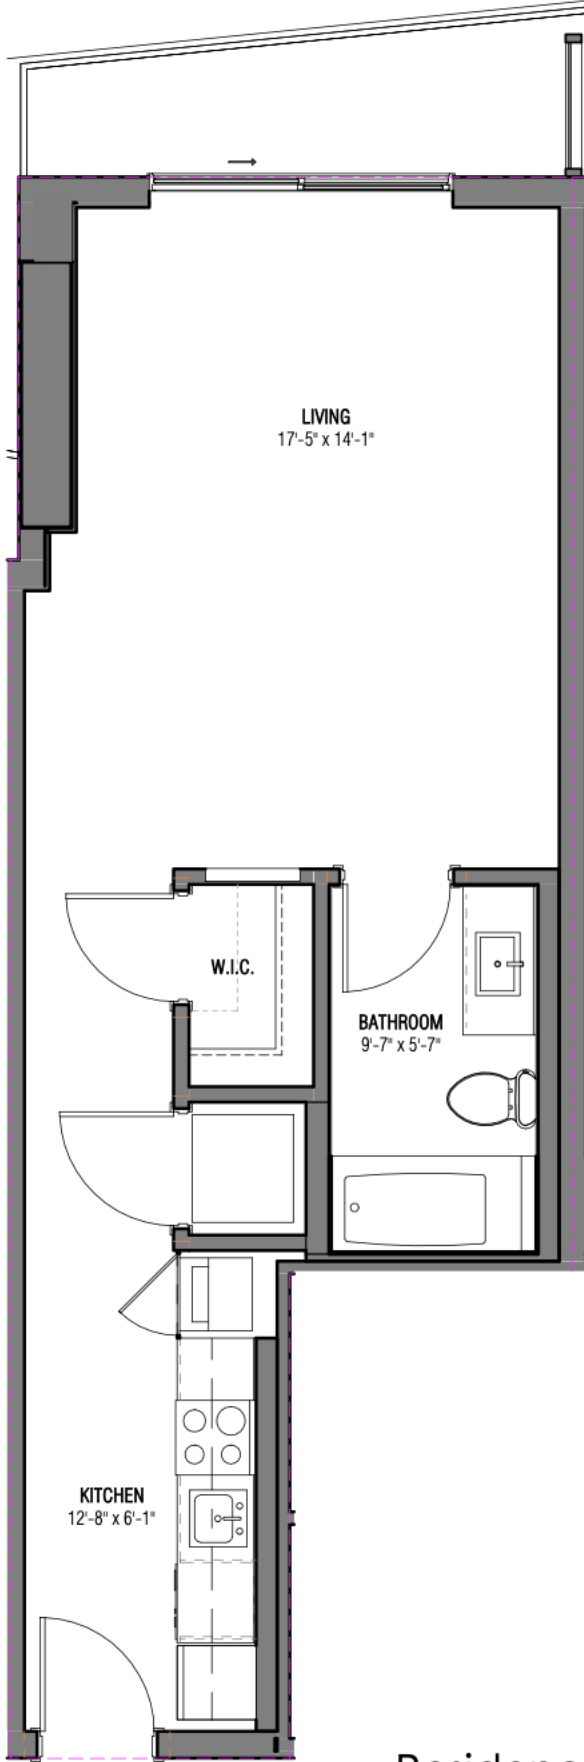

VICEROY BRICKELL

The Residences

Residence 04
Levels 15th to 42nd
Studio / 1 Bath

Interior Area: 519 SQ.FT 48.22 SQ.M.

SE 5th Street