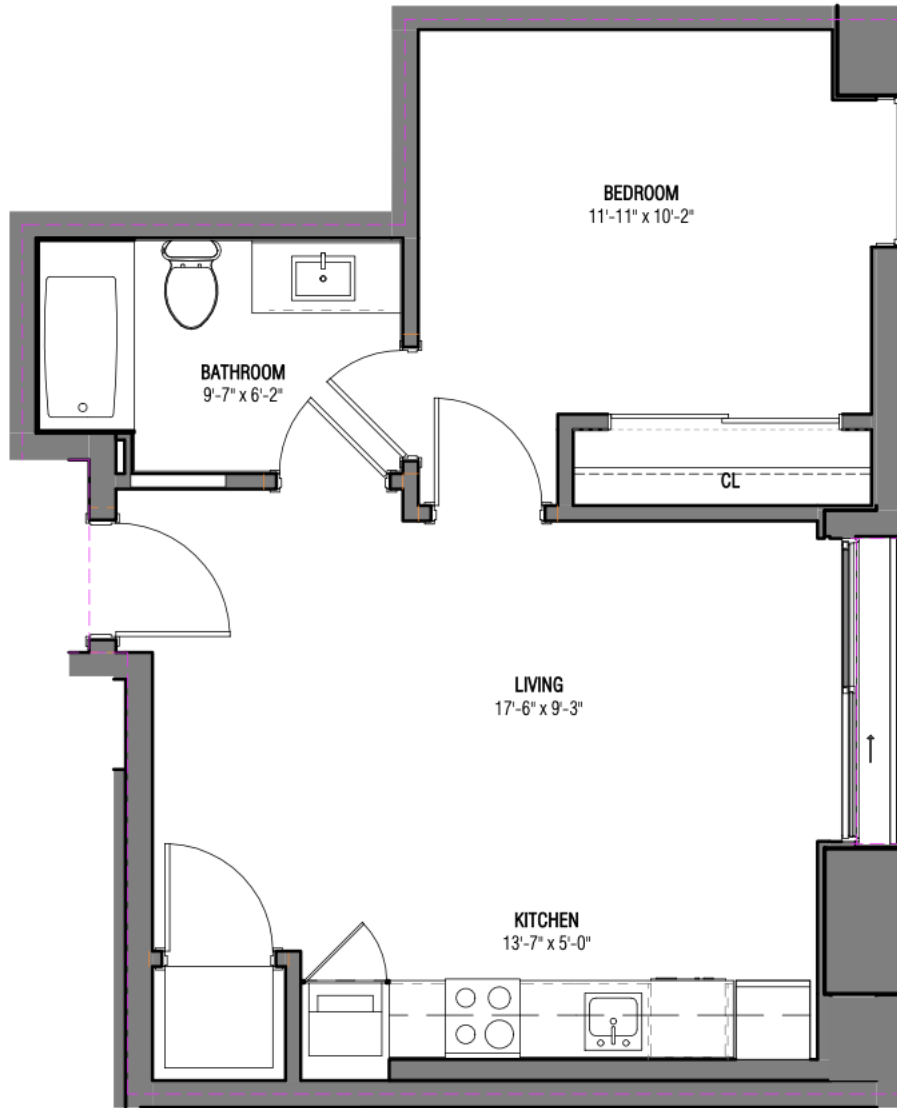

VICEROY BRICKELL
The Residences

Residence 15
Levels 15th to 42nd
1 Bedroom / 1 Bath

Interior Area: 551 SQ.FT 51.19 SQ.M