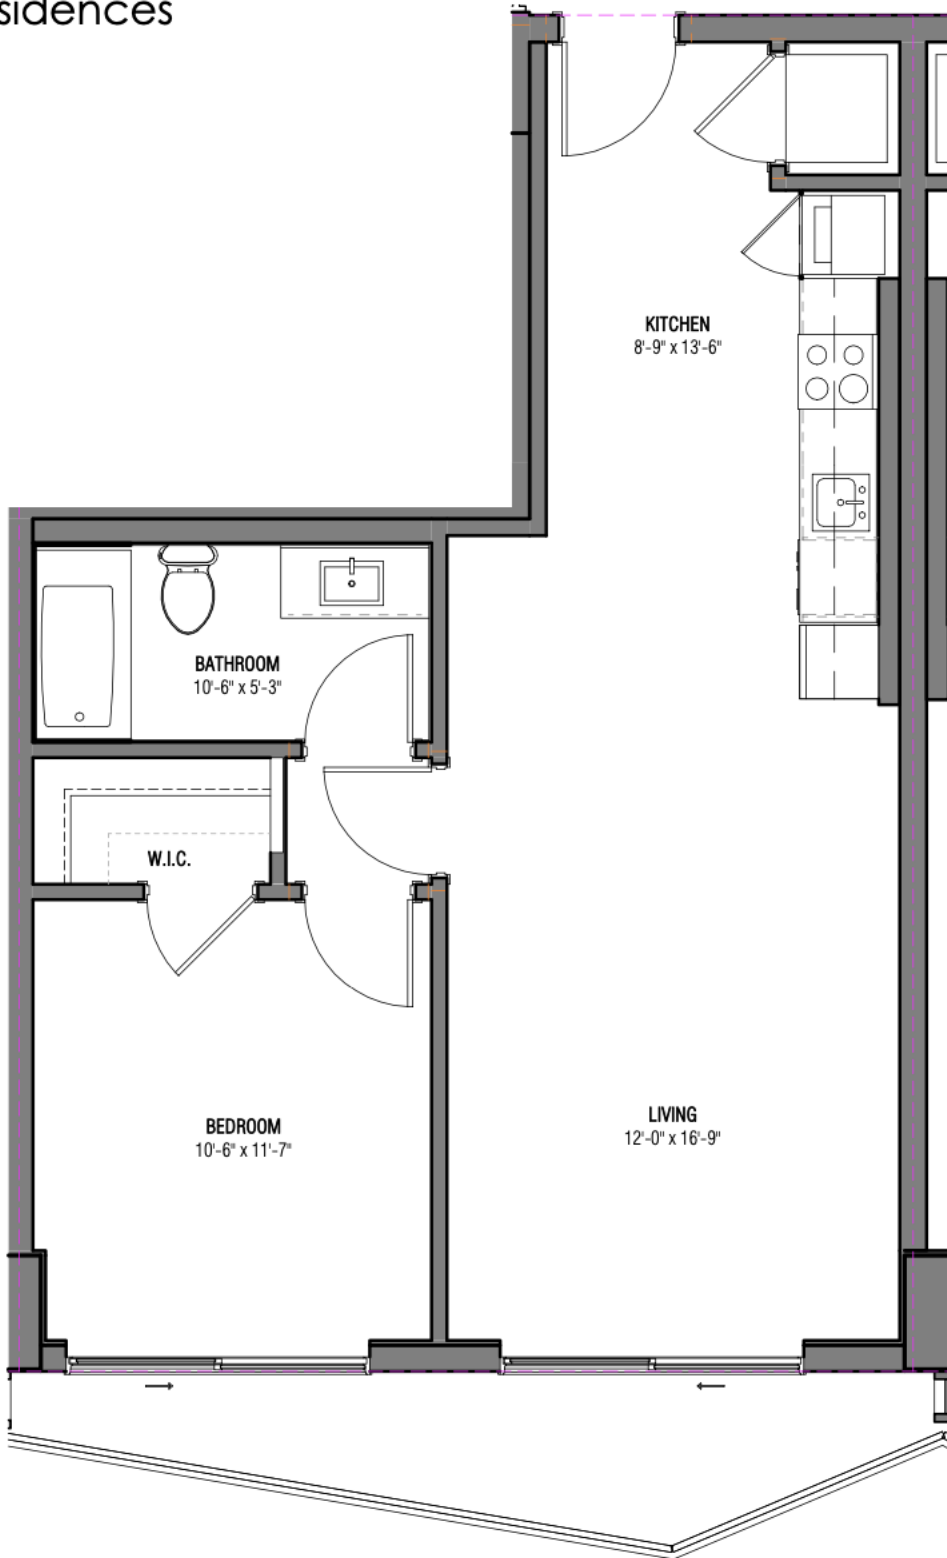

VICEROY BRICKELL

The Residences

Residence 11
Levels 15th to 42nd
1 Bedroom / 1 Bath

Interior Area: 699 SQ.FT 64.94 SQ.M

Miami River

SE 5th Street